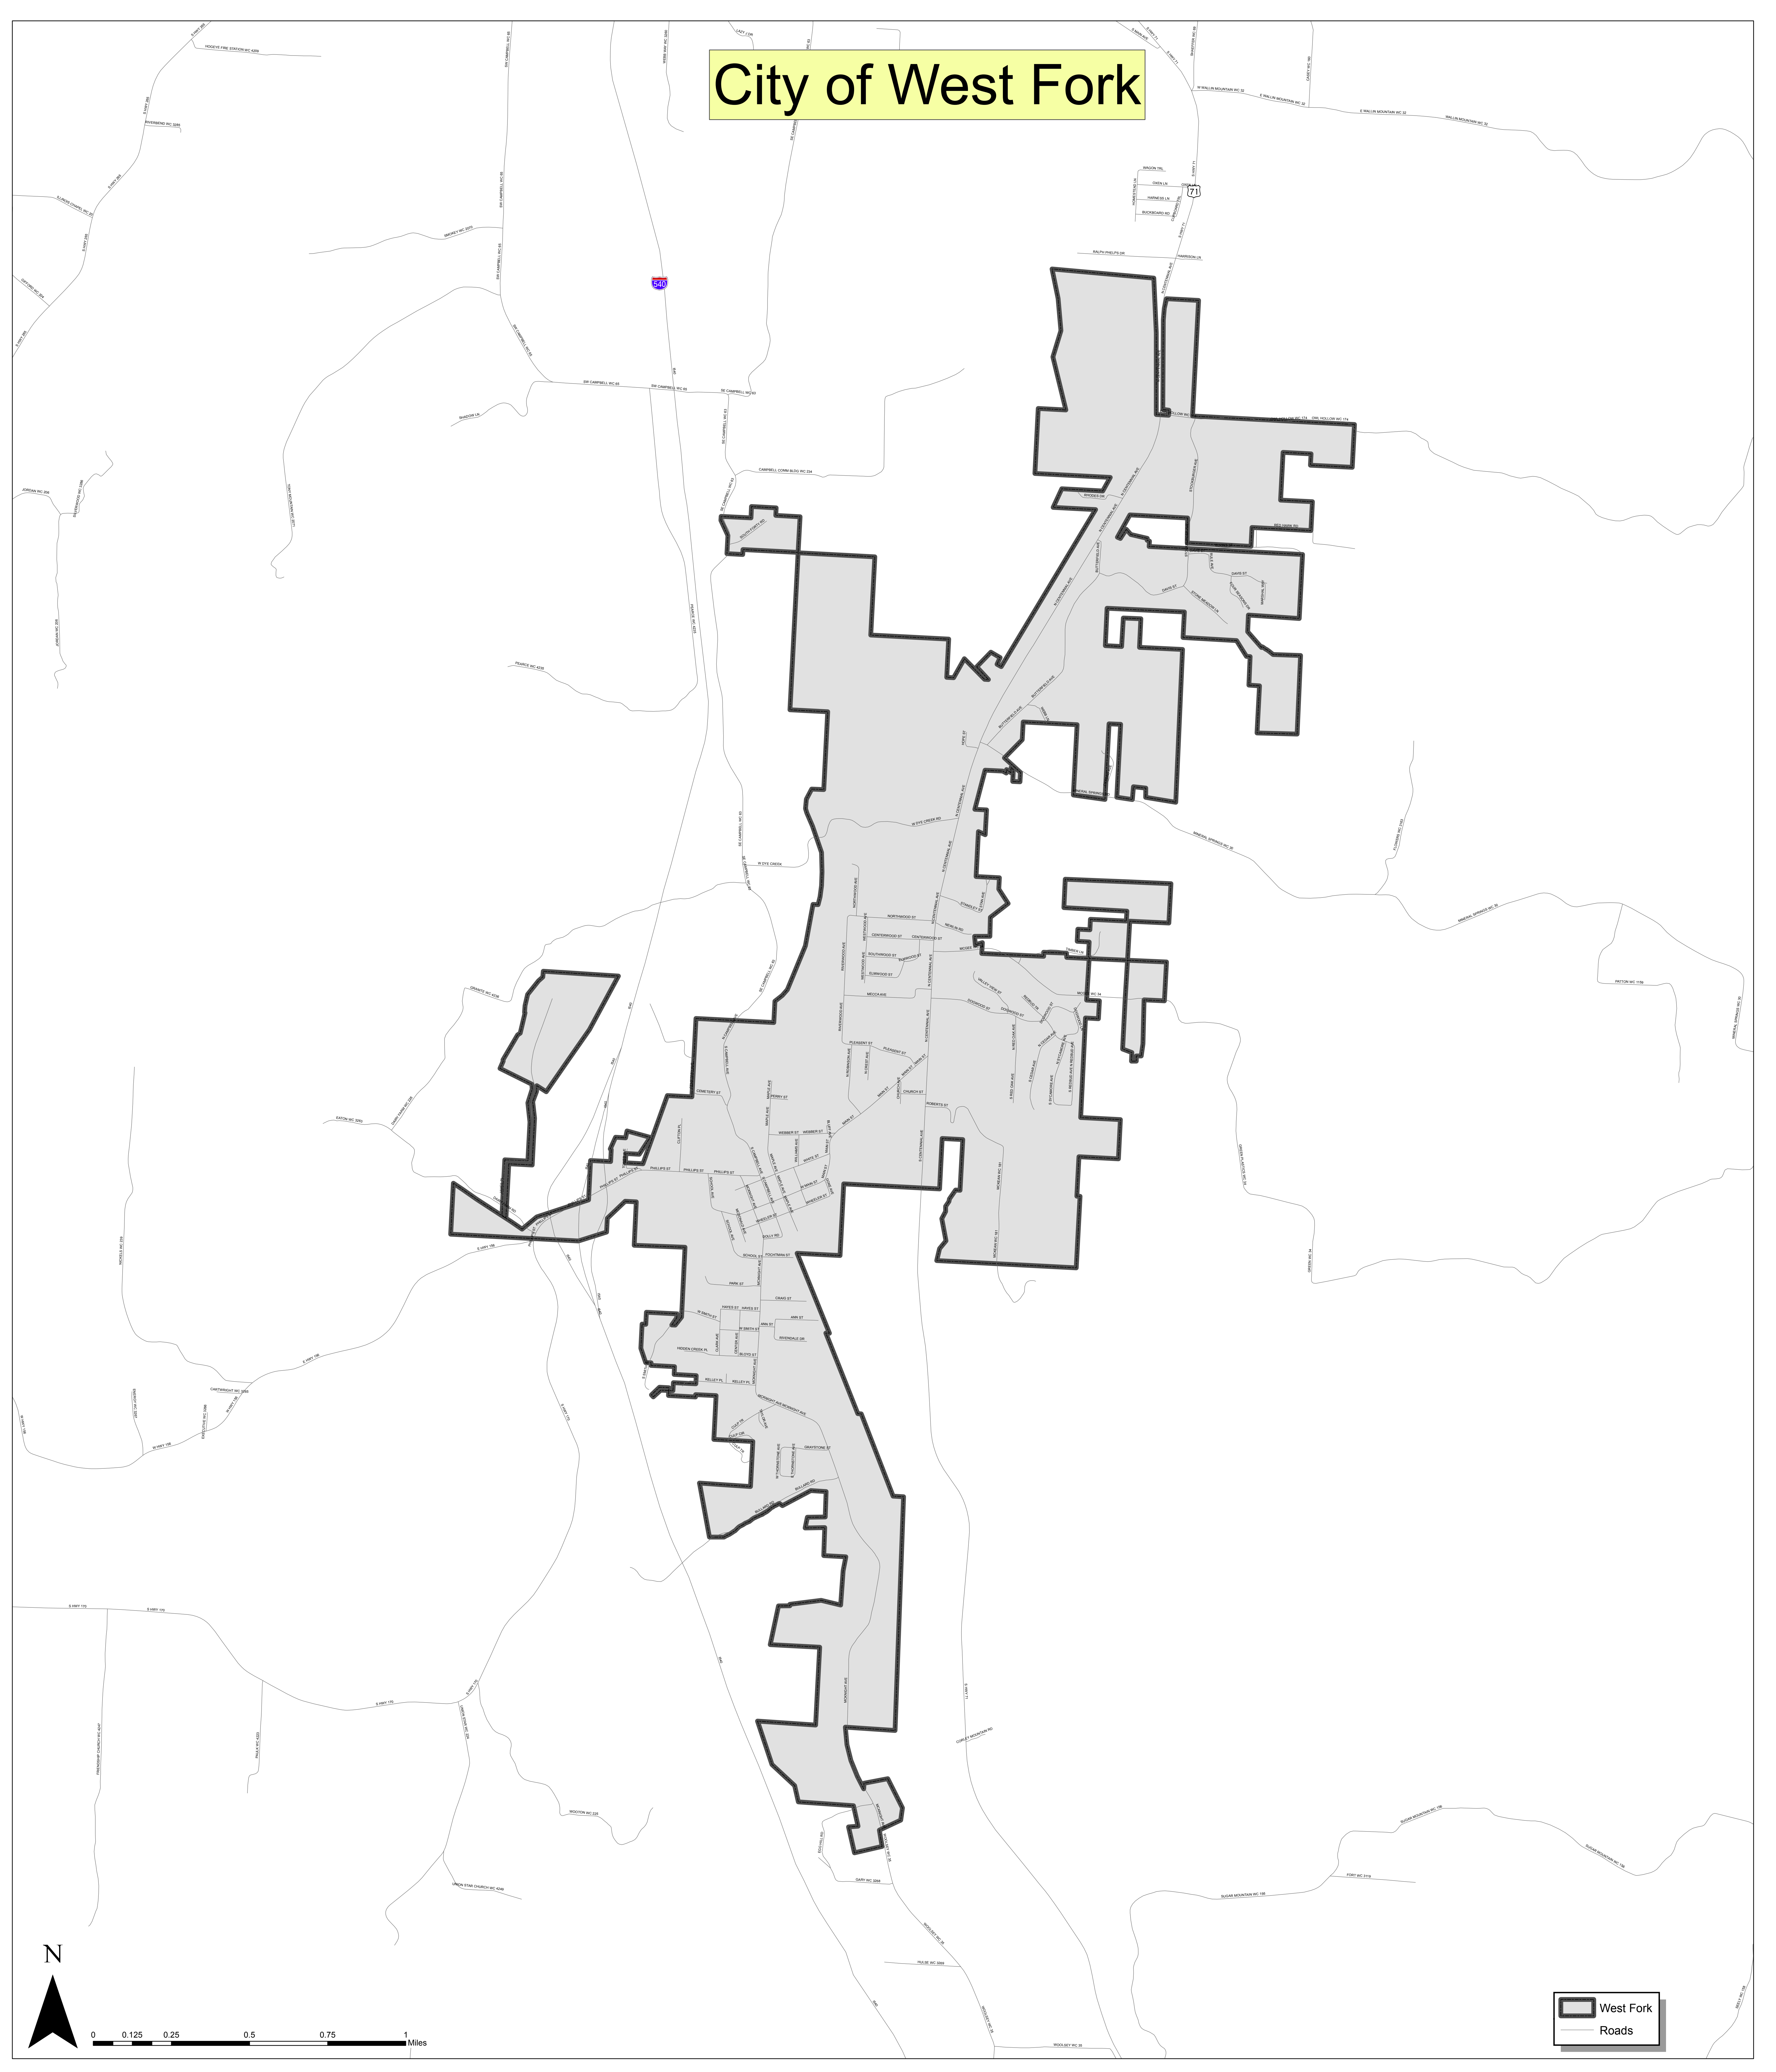

City of West Fork

0 0.125 0.25 0.5 0.75 1 Miles

West Fork
Roads